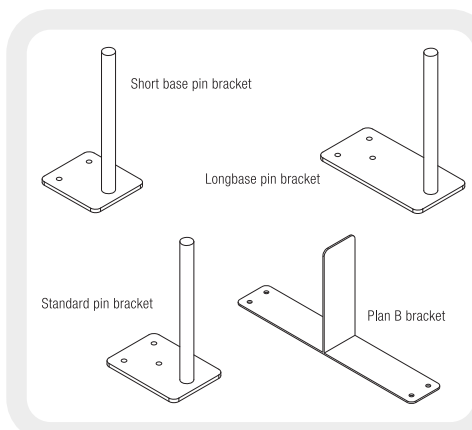

IS Desk based screen with white board

Code	Standard Sizes
ISDWB6/6	600W x 600H x 500H
ISDWB8/6	800W x 600H x 500H
ISDWB1/6	1000W x 600H x 500H
ISDWB12/6	1200W x 600H x 500H
ISDWB16/6	1600W x 600H x 500H
ISDWB18/6	1800W x 600H x 500H