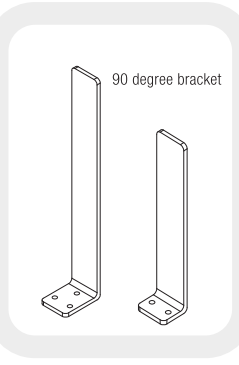

Your Vertical Space...
we have the solution

10mm Budget

Standard Sizes	
Curved Budget	Rectangular Budget
1200W x 600H x 400H	1200W x 600H x 500H
1500W x 600H x 400H	1500W x 600H x 500H
1600W x 600H x 400H	1600W x 600H x 500H
1800W x 600H x 400H	1800W x 600H x 500H

Standard Sizes	
Curved T100	Rectangular T100
1200W x 500H x 250H	1200W x 500H
1500W x 500H x 250H	1500W x 500H
1600W x 500H x 250H	1600W x 500H
1800W x 500H x 250H	1800W x 500H

24mm Techno 100

Standard Sizes	
IS Curved Glass	IS Rectangular Fabric
1200W x 500H x 300H	1200W x 600H x 500H
1500W x 500H x 350H	1500W x 600H x 500H
1600W x 500H x 350H	1600W x 600H x 500H
1800W x 500H x 350H	1800W x 600H x 500H

26mm IS Desk Based

22mm Standard

Standard Sizes	
Curved Standard	Rectangular Standard
1200W x 600H x 400H	1200W x 600H x 500H
1500W x 600H x 400H	1500W x 600H x 500H
1600W x 600H x 400H	1600W x 600H x 500H
1800W x 600H x 400H	1800W x 600H x 500H

Glass on Bullets

Standard Sizes	
Curved Glass	Rectangular Glass
1200W x 500H x 300H	1200W x 600H x 500H
1500W x 500H x 300H	1500W x 600H x 500H
1600W x 500H x 300H	1600W x 600H x 500H
1800W x 500H x 300H	1800W x 600H x 500H