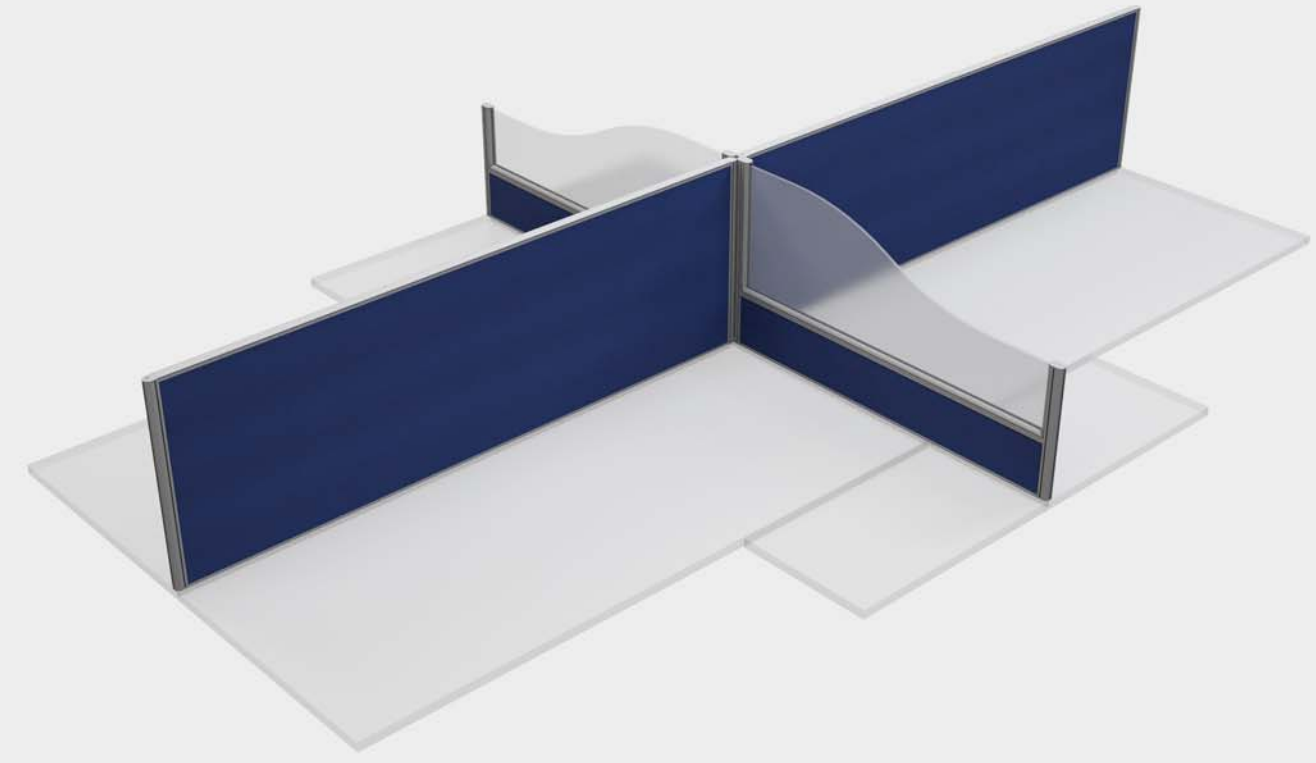

Floor standing Velcro Screens

Standard and Curved Velcro Screens	
1200W	x Various widths
1500W	x Various widths
1600W	x Various widths
1800W	x Various widths

Standard Velcro Screen

Curved Velcro Screen

TECHNO SCREEN

Your Vertical Space...
we have the solution

10mm Budget

Standard Sizes	
Curved Budget	Rectangular Budget
1200W x 600H x 400H	1200W x 600H x 500H
1500W x 600H x 400H	1500W x 600H x 500H
1600W x 600H x 400H	1600W x 600H x 500H
1800W x 600H x 400H	1800W x 600H x 500H

Standard Sizes	
Curved T100	Rectangular T100
1200W x 500H x 250H	1200W x 500H
1500W x 500H x 250H	1500W x 500H
1600W x 500H x 250H	1600W x 500H
1800W x 500H x 250H	1800W x 500H

24mm Techno 100

Standard Sizes	
IS Curved Glass	IS Rectangular Fabric
1200W x 500H x 300H	1200W x 600H x 500H
1500W x 500H x 350H	1500W x 600H x 500H
1600W x 500H x 350H	1600W x 600H x 500H
1800W x 500H x 350H	1800W x 600H x 500H

26mm IS Desk Based

22mm Standard

Standard Sizes	
Curved Standard	Rectangular Standard
1200W x 600H x 400H	1200W x 600H x 500H
1500W x 600H x 400H	1500W x 600H x 500H
1600W x 600H x 400H	1600W x 600H x 500H
1800W x 600H x 400H	1800W x 600H x 500H