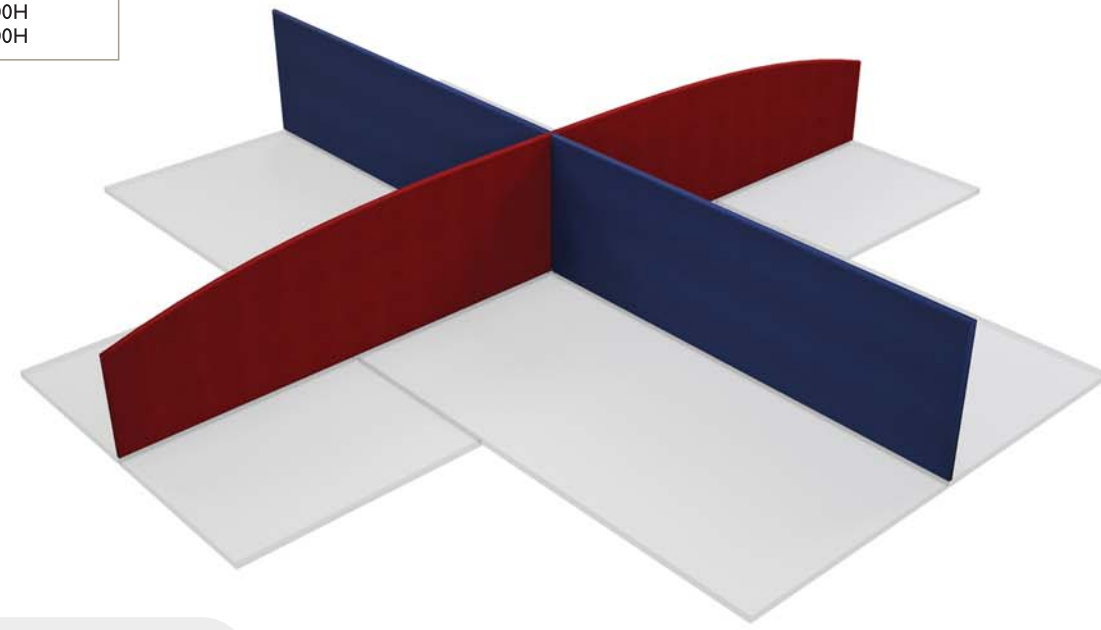

Standard Sizes	
Curved T100	Rectangular T100
1200W x 500H x 250H	1200W x 500H
1500W x 500H x 250H	1500W x 500H
1600W x 500H x 250H	1600W x 500H
1800W x 500H x 250H	1800W x 500H

24mm Techno 100

Standard Sizes	
IS Curved Glass	IS Rectangular Fabric
1200W x 500H x 300H	1200W x 600H x 500H
1500W x 500H x 350H	1500W x 600H x 500H
1600W x 500H x 350H	1600W x 600H x 500H
1800W x 500H x 350H	1800W x 600H x 500H