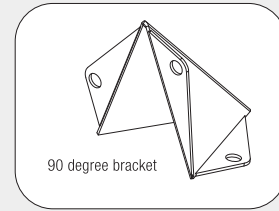

Standard Sizes	
Curved T100	Rectangular T100
1200W x 500H x 250H	1200W x 500H
1500W x 500H x 250H	1500W x 500H
1600W x 500H x 250H	1600W x 500H
1800W x 500H x 250H	1800W x 500H