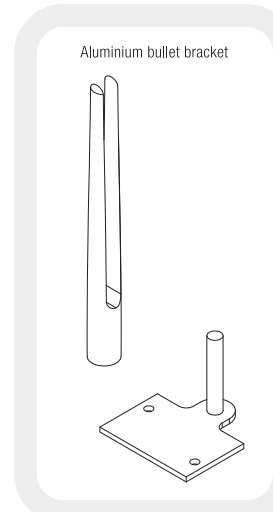

Standard Sizes	
Curved T100	Rectangular T100
1200W x 500H x 250H	1200W x 500H
1500W x 500H x 250H	1500W x 500H
1600W x 500H x 250H	1600W x 500H
1800W x 500H x 250H	1800W x 500H

24mm Techno 100

Standard Sizes	
IS Curved Glass	IS Rectangular Fabric
1200W x 500H x 300H	1200W x 600H x 500H
1500W x 500H x 350H	1500W x 600H x 500H
1600W x 500H x 350H	1600W x 600H x 500H
1800W x 500H x 350H	1800W x 600H x 500H

26mm IS Desk Based

22mm Standard

Standard Sizes	
Curved Standard	Rectangular Standard
1200W x 600H x 400H	1200W x 600H x 500H
1500W x 600H x 400H	1500W x 600H x 500H
1600W x 600H x 400H	1600W x 600H x 500H
1800W x 600H x 400H	1800W x 600H x 500H

45mm Techno 200

Standard Sizes	
Curved T200	Rectangular T200
1200W x 600H x 400H	1200W x 600H x 500H
1500W x 600H x 400H	1500W x 600H x 500H
1600W x 600H x 400H	1600W x 600H x 500H
1800W x 600H x 400H	1800W x 600H x 500H

Glass on Bullets

Standard Sizes	
Curved Glass	Rectangular Glass
1200W x 500H x 300H	1200W x 600H x 500H
1500W x 500H x 300H	1500W x 600H x 500H
1600W x 500H x 300H	1600W x 600H x 500H
1800W x 500H x 300H	1800W x 600H x 500H