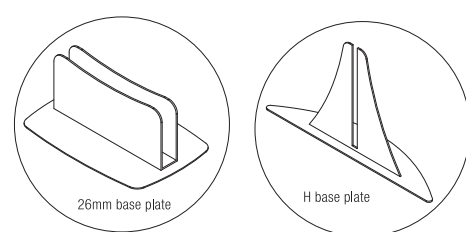

Standard Velcro Screen

Curved Velcro Screen