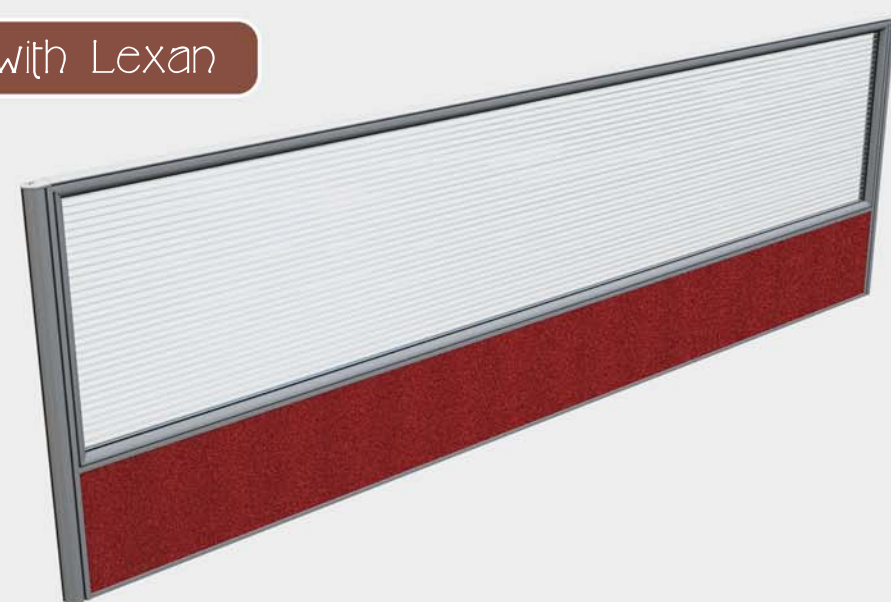

TechnoStatic Screen

Material Combinations	
Justick & Fabric	
Justick & Pinnable Fabric	
Justick & Polyprop	
Justick & White Magnetic Board	

Code	Standard Sizes
JSDS5/6	600W x 500H
JSDS5/8	800W x 500H
JSDS5/12	1200W x 500H
JSDS5/14	1400W x 500H
JSDS5/16	1600W x 500H
JSDS5/18	1800W x 500H

IS Desk based screen with white board

Code	Standard Sizes
ISDWB6/6	600W x 600H x 500H
ISDWB8/6	800W x 600H x 500H
ISDWB1/6	1000W x 600H x 500H
ISDWB12/6	1200W x 600H x 500H
ISDWB16/6	1600W x 600H x 500H
ISDWB18/6	1800W x 600H x 500H

IS Floor standing screens Glass/Fabric

Code	Full Fabric Rectangular
ISA16/5	1600W x 500H
ISA16/6	1600W x 600H
ISA16/8	1600W x 800H
ISA16/1	1600W x 1000H
ISA16/12	1600W x 1200H

Code	Fabric/Glass Rectangular
GFRC12/I	1200W x 1000H
GFRC15/I	1500W x 1000H
GFRC16/I	1600W x 1000H
GFRC18/I	1800W x 1000H

Code	Fabric/Glass Curved
GFCC12/I	1200W x 1000H x 900H
GFCC15/I	1500W x 1000H x 1200H
GFCC16/I	1600W x 1000H x 1300H
GFCC18/I	1800W x 1000H x 1500H

IS Desk based screen with Lexan

Code	Standard Sizes
ISDP6/6	600W x 600H x 500H
ISDP8/6	800W x 600H x 500H
ISDP1/6	1000W x 600H x 500H
ISDP12/6	1200W x 600H x 500H
ISDP16/6	1600W x 600H x 500H
ISDP18/6	1800W x 600H x 500H