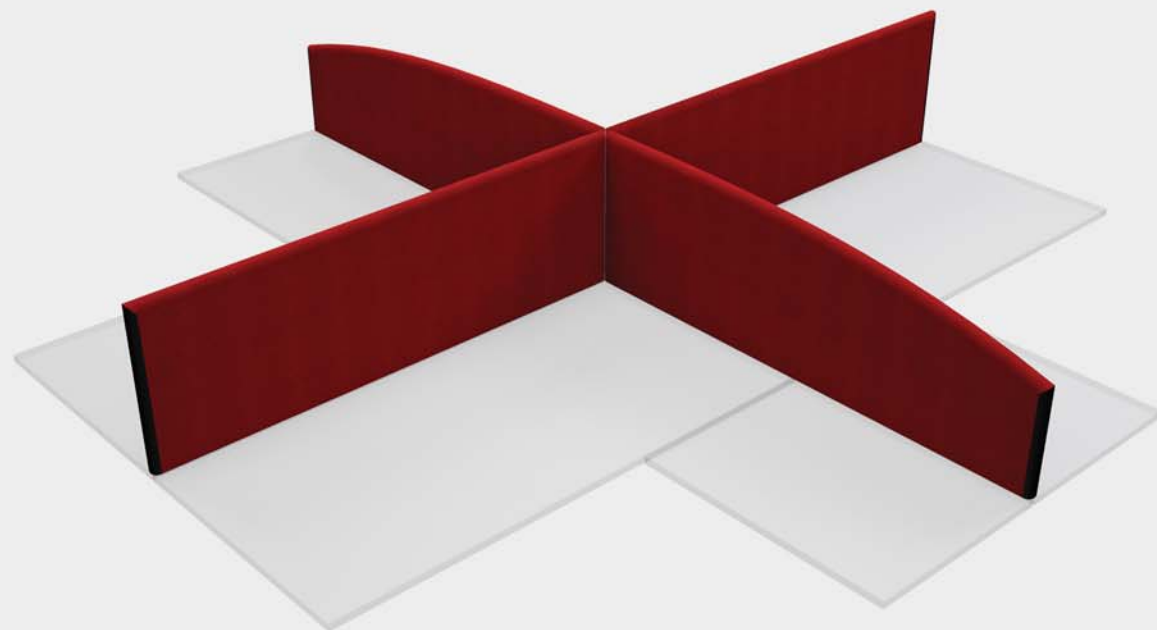

45mm Techno 200

Standard Sizes	
Curved T200	Rectangular T200
1200W x 600H x 400H	1200W x 600H x 500H
1500W x 600H x 400H	1500W x 600H x 500H
1600W x 600H x 400H	1600W x 600H x 500H
1800W x 600H x 400H	1800W x 600H x 500H